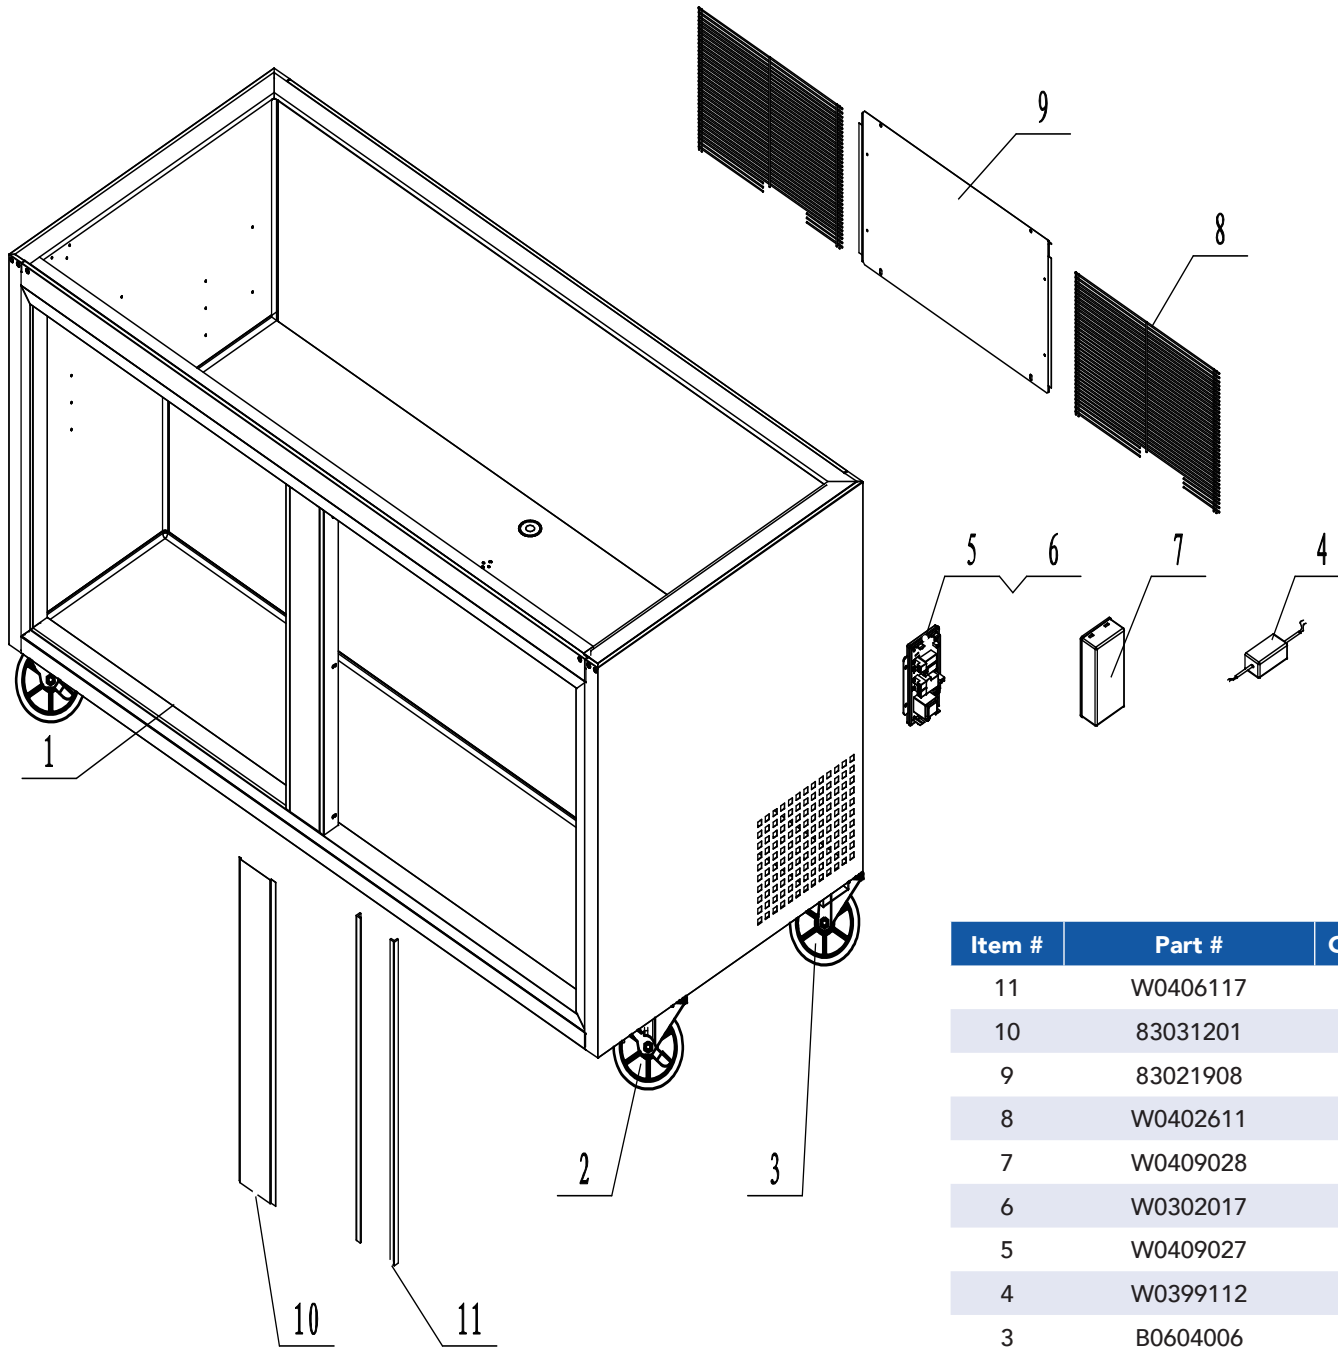

Item #	Part #	Quantity	Description
15	MSF8303AJ02	1	Rear Base For Lid
14	B0503101	2	Stainless Steel Cap Nut
13	W0604021	2	Washer For Lid Hinge
12	W0604040	2	Big Washer For Lid Hinge
11	W0604039	2	Screw For Lid Hinge
10	MSF8303AJ01	1	Lid
9	W0499201	1	Cutting Board
8	83022702	1	Bracket For Cutting Board - Left
7	MSF8303AI02	1	Support Frame For Pan
6	83022202	7	Support Strip For Pan
5	MSF8303FF01	1	Counter Top Body Assembly
4	83022703	1	Bracket For Cutting Board - Right
3	83032302	1	Bracket For Controller Displayer
2	W0302024	1	Displayer Of The Controller
1	W0409878	1	Cover For Controller

Item #	Part #	Quantity	Description
10	W0604029	1	Left Bottom Hinge
9	MSF830FC01	1	Door Body Assembly - Left
8	W0604027	1	Left Top Hinge
7	W0604026	1	Right Top Hinge
6	W0409845	2	Door Shaft Sleeve Top
5	W0404519	2	Door Gasket
4	W0604922	2	Door Spring Rod
3	W0604028	1	Right Bottom Hinge
2	W0409843	2	Door Shaft Sleeve Bottom
1	MSF8303FC02	1	Door Body Assembly - Right

Item #	Part #	Quantity	Description
3	W0402569	2	Shelf
2	24432012	8	Pilaster For Shelf
1	66490313	8	Shelf Support Clip

Item #	Part #	Quantity	Description
11	W0406117	2	Middle Mullion Frame Strip
10	83031201	1	Middle Mullion Front Plate
9	83021908	1	Rear Protect Cover
8	W0402611	2	Rear Protect Barrier
7	W0409028	1	Controller Protect Cover
6	W0302017	1	Digital Controller - Main Part
5	W0409027	1	Controller Protect Cover
4	W0399112	1	Power Supply
3	B0604006	2	Caster - 5"
2	B0604007	2	Caster - 5" Wheel With Braket
1	MSF8303FA01	1	Cabinet Body