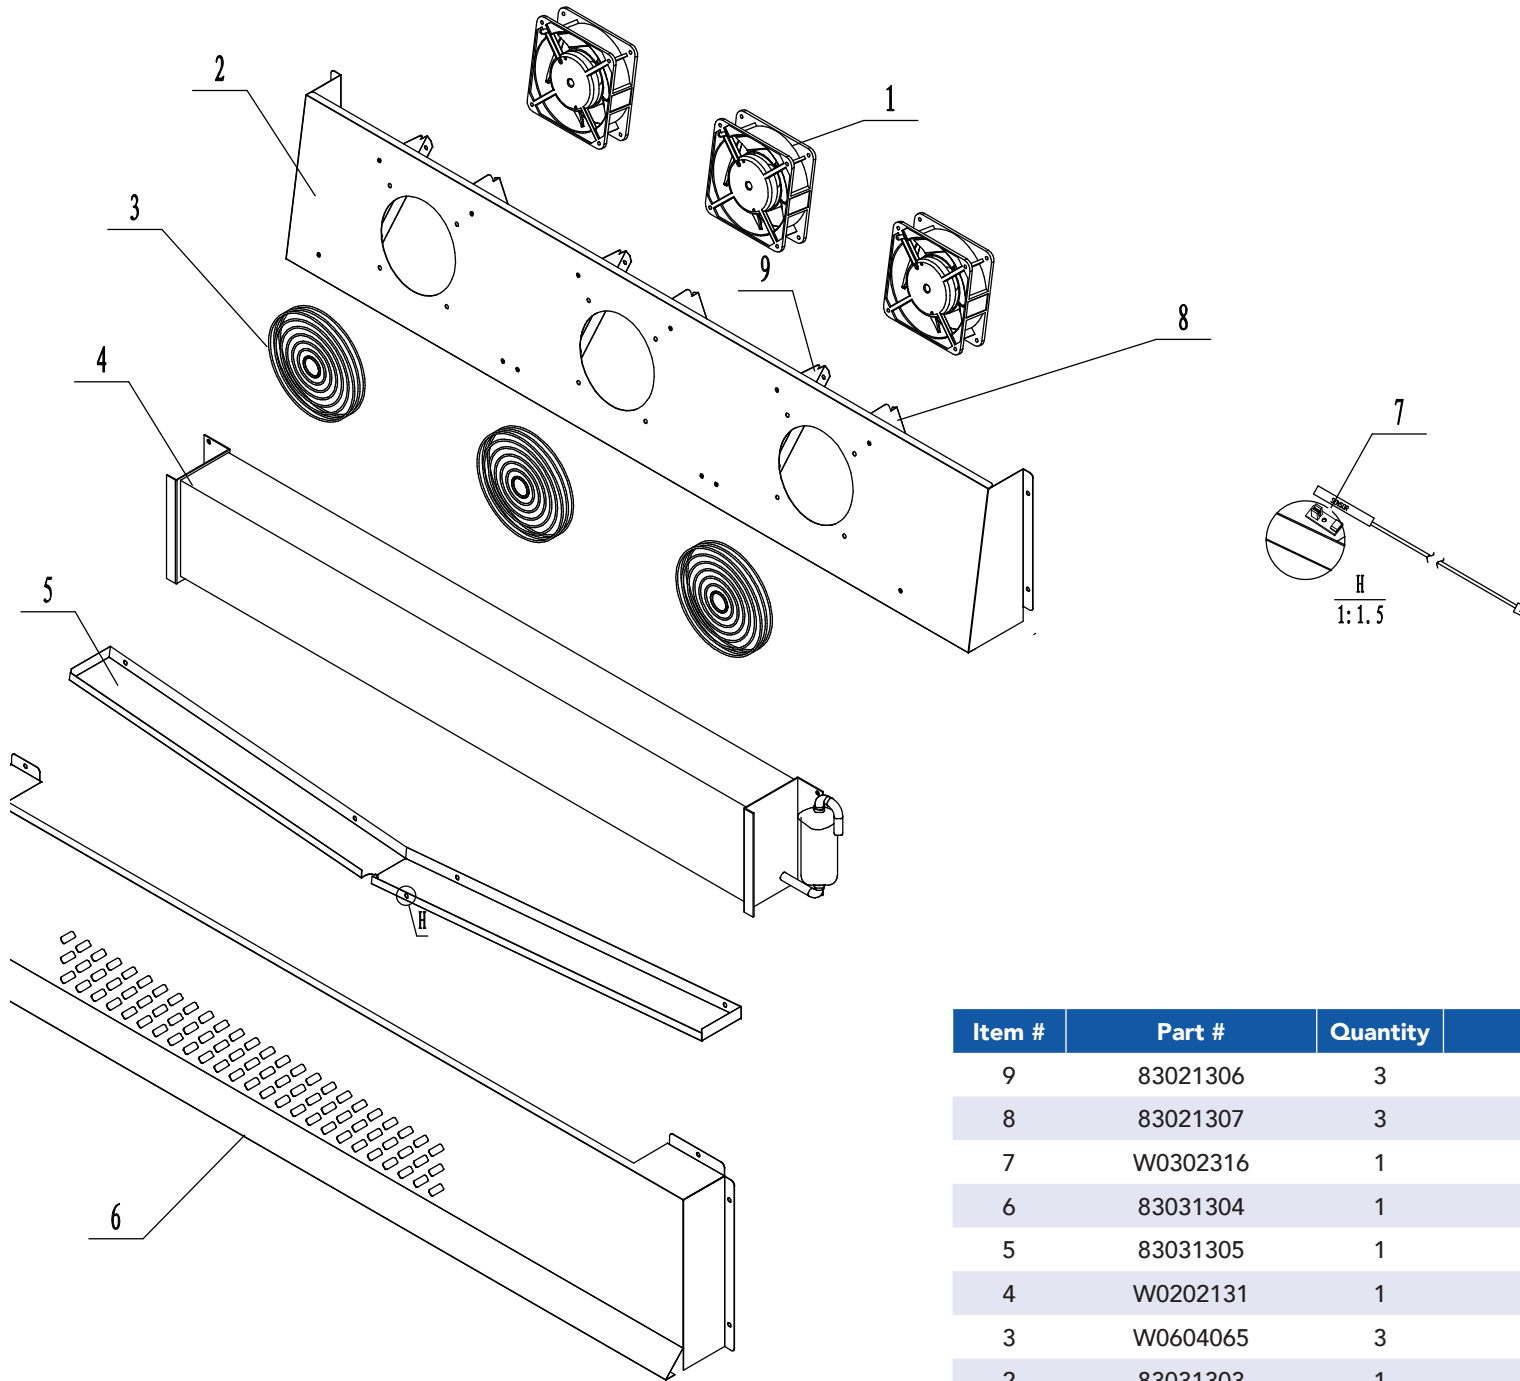

Item #	Part #	Quantity	Description
15	MSF8303AJ02	1	Rear Base For Lid
14	B0503101	2	Stainless Steel Cap Nut
13	W0604021	2	Washer For Lid Hinge
12	W0604040	2	Big Washer For Lid Hinge
11	W0604039	2	Screw For Lid Hinge
10	MSF8303AJ01	1	Lid
9	W0499201	1	Cutting Board
8	83022702	1	Bracket For Cutting Board - Left
7	MSF8303AI02	1	Support Frame For Pan
6	83022202	7	Support Strip For Pan
5	MSF8303FF01	1	Counter Top Body Assembly
4	83022703	1	Bracket For Cutting Board - Right
3	83032302	1	Bracket For Controller Displayer
2	W0302024	1	Displayer Of The Controller
1	W0409878	1	Cover For Controller

Item #	Part #	Quantity	Description
10	W0604029	1	Left Bottom Hinge
9	MSF830FC01	1	Door Body Assembly - Left
8	W0604027	1	Left Top Hinge
7	W0604026	1	Right Top Hinge
6	W0409845	2	Door Shaft Sleeve Top
5	W0404519	2	Door Gasket
4	W0604922	2	Door Spring Rod
3	W0604028	1	Right Bottom Hinge
2	W0409843	2	Door Shaft Sleeve Bottom
1	MSF8303FC02	1	Door Body Assembly - Right

Item #	Part #	Quantity	Description
3	W0402569	2	Shelf
2	24432012	8	Pilaster For Shelf
1	66490313	8	Shelf Support Clip

Item #	Part #	Quantity	Description
11	W0406117	2	Middle Mullion Frame Strip
10	83031201	1	Middle Mullion Front Plate
9	83021908	1	Rear Protect Cover
8	W0402611	2	Rear Protect Barrier
7	W0409028	1	Controller Protect Cover
6	W0302017	1	Digital Controller - Main Part
5	W0409027	1	Controller Protect Cover
4	W0399112	1	Power Supply
3	B0604006	2	Caster - 5"
2	B0604007	2	Caster - 5" Wheel With Braket
1	MSF8303FA01	1	Cabinet Body