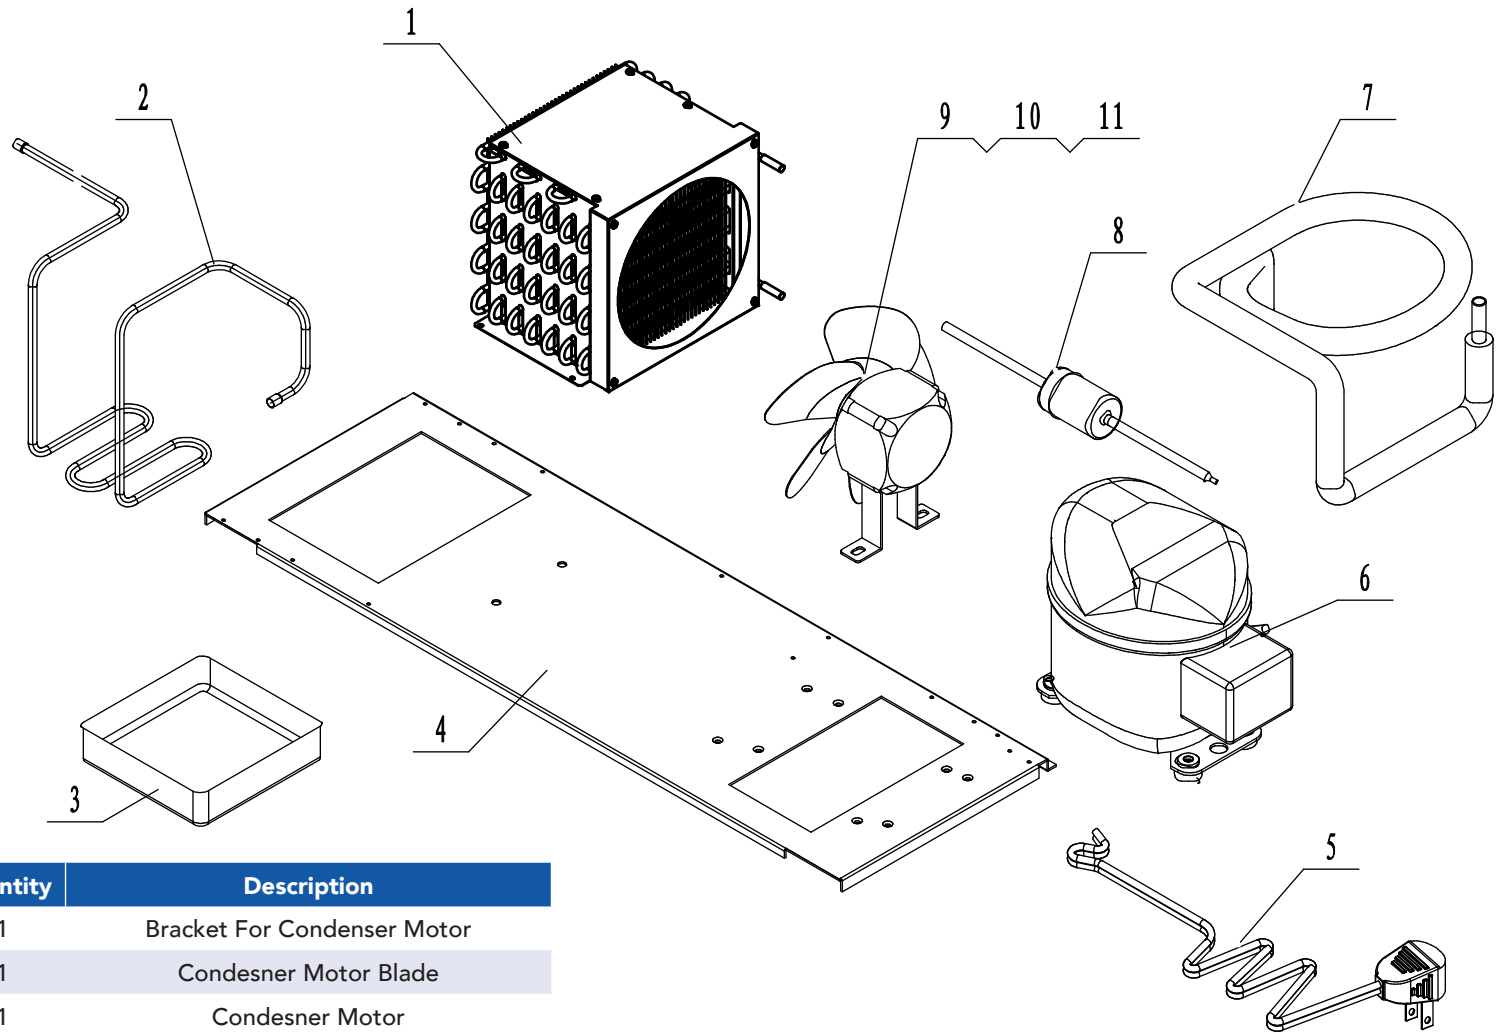

Item #	Part #	Quantity	Description
11	W0604079	1	Bracket For Condenser Motor
10	W0301060	1	Condesner Motor Blade
9	W0301905	1	Condesner Motor
8	W0204003	1	Dryer Filter
7	W0210576	1	Suction Tube B With Capillary
6	W0201164	1	Compressor
5	W0305134	1	Power Cord
4	83022105	1	Board For Comp Assembly
3	W0411206	1	Bottom Evap Water Pan
2	W0210591	1	Coil Pipe Radiator
1	W0203066	1	Condenser