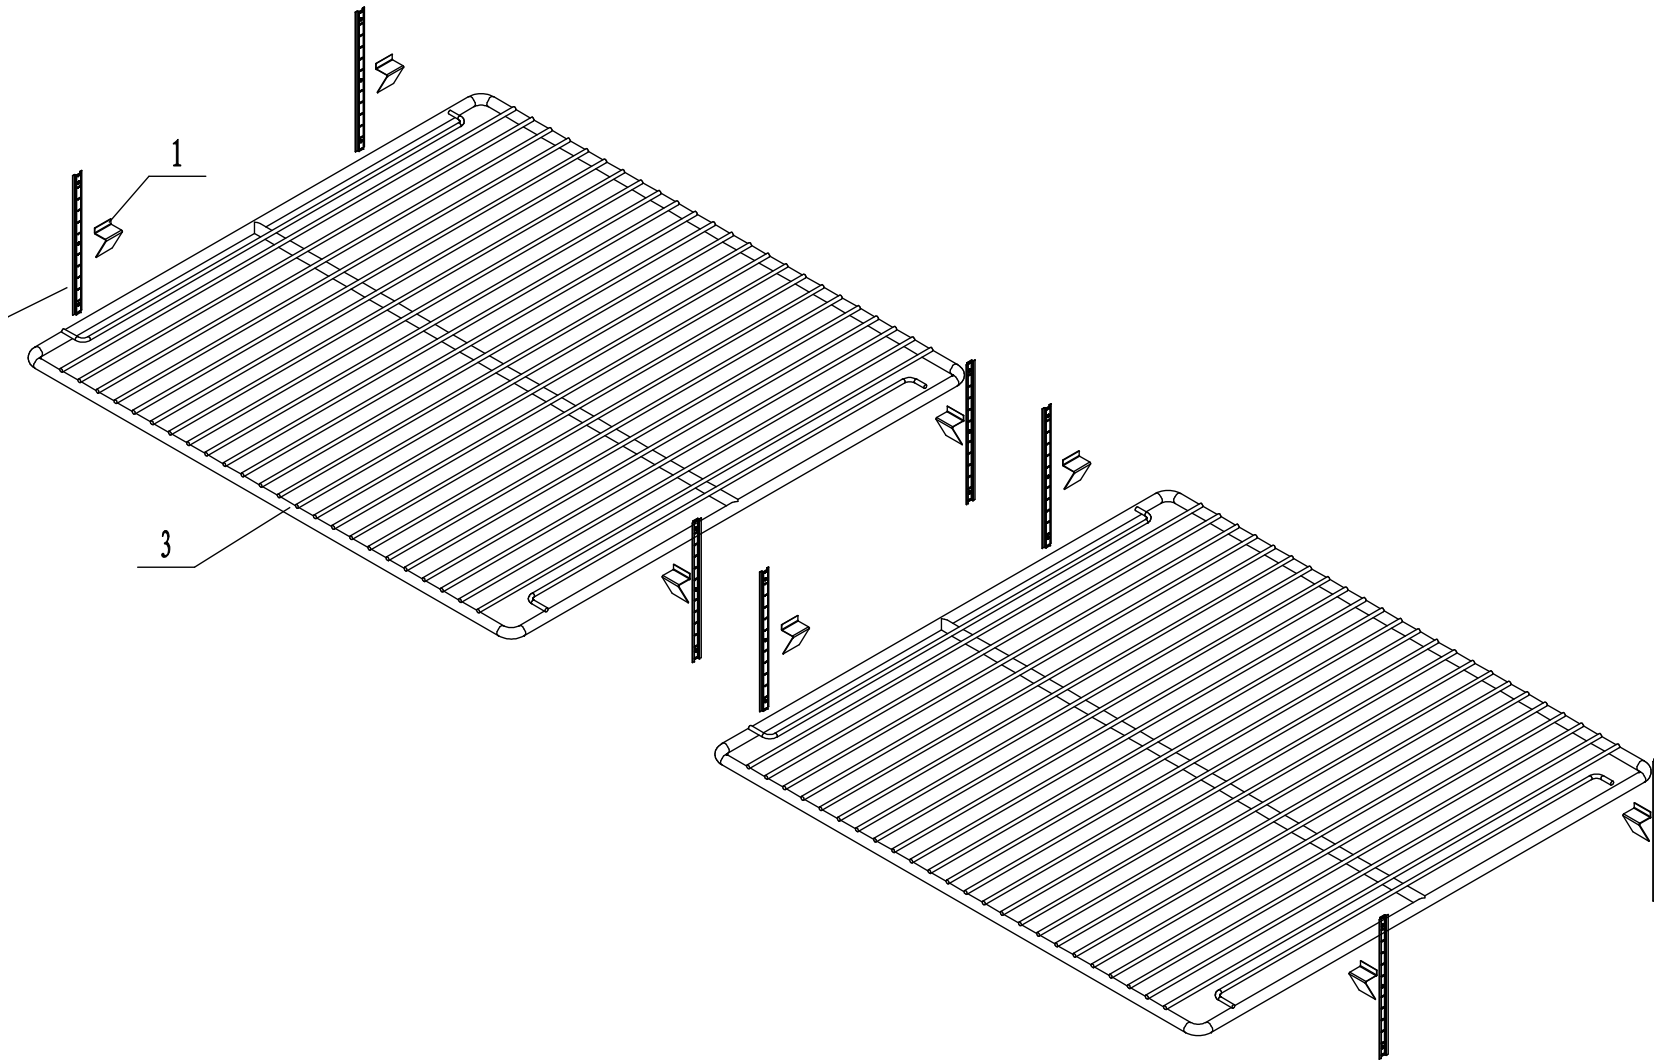

Item #	Part #	Quantity	Description
15	MSF8303AJ02	1	Rear Base For Lid
14	B0503101	2	Stainless Steel Cap Nut
13	W0604021	2	Washer For Lid Hinge
12	W0604040	2	Big Washer For Lid Hinge
11	W0604039	2	Screw For Lid Hinge
10	MSF8303AJ01	1	Lid
9	W0499201	1	Cutting Board
8	83022702	1	Bracket For Cutting Board - Left
7	MSF8303AI02	1	Support Frame For Pan
6	83022202	7	Support Strip For Pan
5	MSF8303FF01	1	Counter Top Body Assembly
4	83022703	1	Bracket For Cutting Board - Right
3	83032302	1	Bracket For Controller Displayer
2	W0302024	1	Displayer Of The Controller
1	W0409878	1	Cover For Controller

Item #	Part #	Quantity	Description
10	W0604029	1	Left Bottom Hinge
9	MSF830FC01	1	Door Body Assembly - Left
8	W0604027	1	Left Top Hinge
7	W0604026	1	Right Top Hinge
6	W0409845	2	Door Shaft Sleeve Top
5	W0404519	2	Door Gasket
4	W0604922	2	Door Spring Rod
3	W0604028	1	Right Bottom Hinge
2	W0409843	2	Door Shaft Sleeve Bottom
1	MSF8303FC02	1	Door Body Assembly - Right